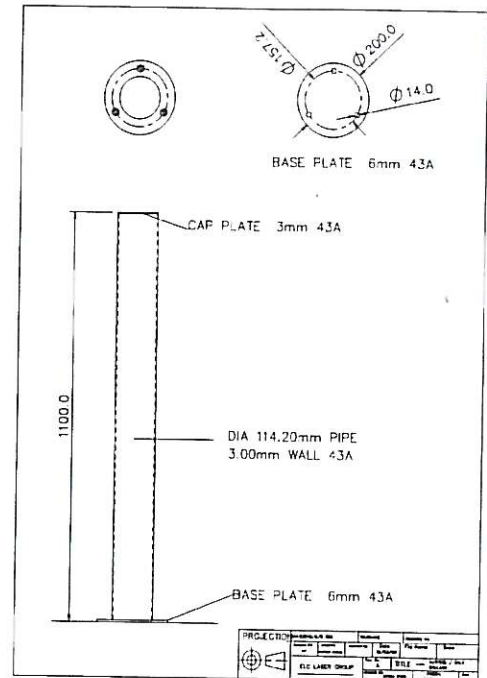

ELC Laser Group

Galvanised Bollard

A standard bollard suitable for use in both indoor and outdoor car parks or any application where protection or restriction of access is required.

Bollard is ground mounted, but other variants can be supplied on request.